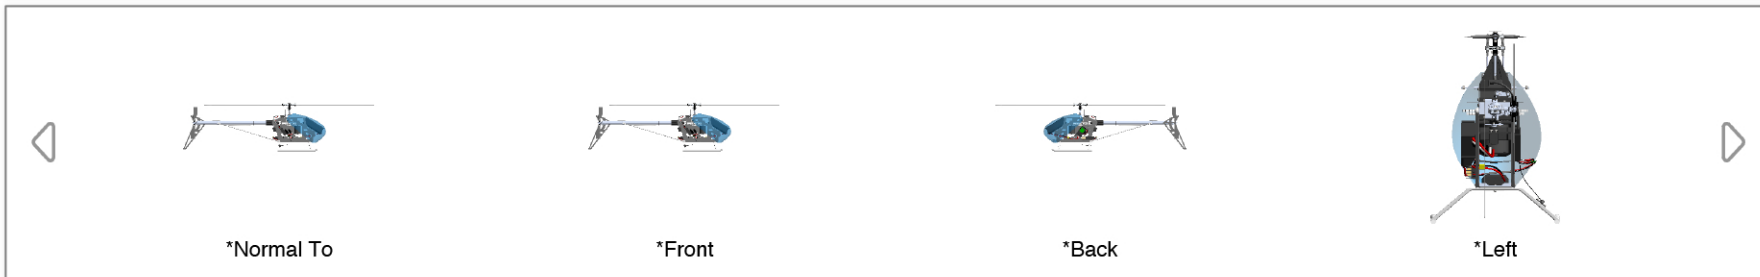

PART LIST	
NAME	QTY
Canopy-1	1
Canopy_nut-1	2
Battery-1	1
Radio_battery-1	1
Radio_pad-1	1
Radio_command-1	1
Controller_pad-1	1
Controller-1	1
Radio_controller_pad-1	1
Radio_controller-1	1
Antenna-1	1
Antenna_wire-1	1
Battery_to_controller_wire-1	1
Controller_to_radio_wire-1	1
Radio_battery_to_radio_controller_wire-1	1
Radio_command_to_radio_controller_wire-1	1
Stabilizer_mount_(Upper)-1	1
Stabilizer_mount_(Lower)-1	1
Socket_collar_screw_M2x10-1	6
Horizontal_stabilizer-1	1
Collar_10x8x7-1	1
Plate_(L)-1	1
Bearing_8x3x3-1	4
Plate_(R)-1	1
Bolt-1	1
Socket_screw_M2x5-1	7

SEARCH	radio	Part name