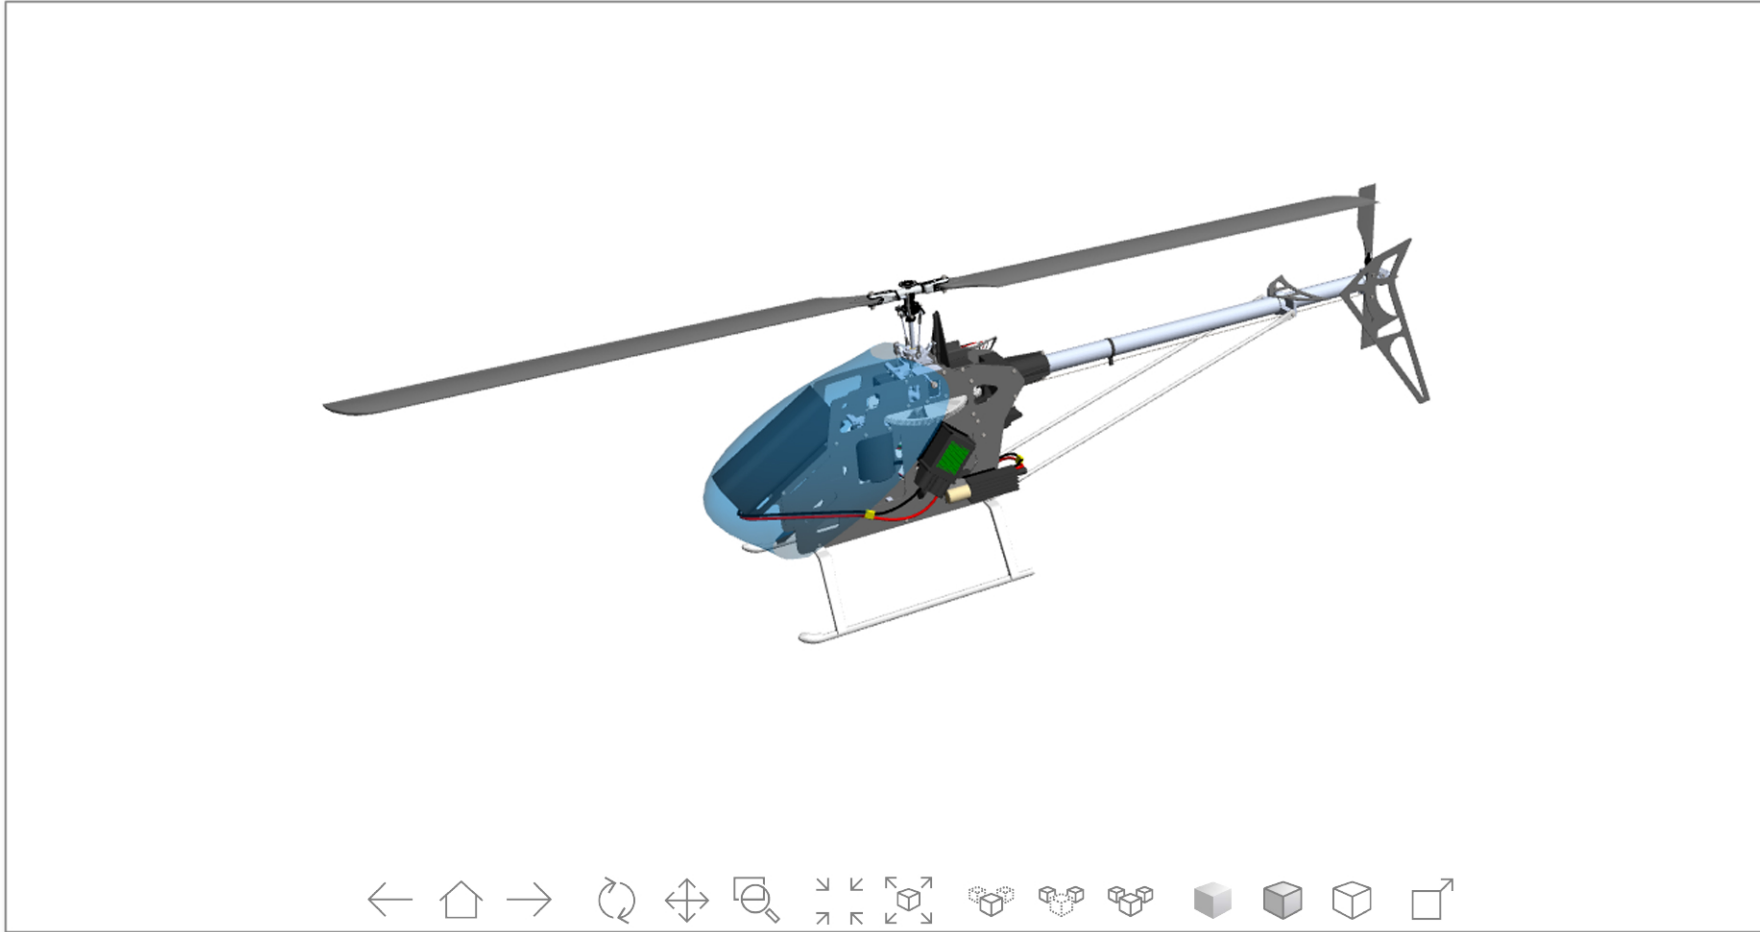

REFERENCE	DESCRIPTION	STATUS	VERSION
T-REX 550	Part list	Released	12/31/2016

PART LIST	
NAME	QTY
Canopy-1	1
Canopy_nut-1	2
Battery-1	1
Radio_battery-1	1
Radio_pad-1	1
Radio_command-1	1
Controller_pad-1	1
Controller-1	1
Radio_controller_pad-1	1
Radio_controller-1	1
Antenna-1	1
Antenna_wire-1	1
Battery_to_controller_wire-1	1
Controller_to_radio_wire-1	1
Radio_battery_to_radio_controller_wire-1	1
Radio_command_to_radio_controller_wire-1	1
Stabilizer_mount_(Upper)-1	1
Stabilizer_mount_(Lower)-1	1
Socket_collar_screw_M2x10-1	6
Horizontal_stabilizer-1	1
Collar_10x8x7-1	1
Plate_(L)-1	1
Bearing_8x3x3-1	4
Plate_(R)-1	1
Bolt-1	1
Socket_screw_M2x5-1	7

SEARCH	radio	Part name	
--------	-------	-----------	---

COMPONENT INFORMATION	
PART NUMBER	
DESIGNATION	
MATERIAL	
MASS	